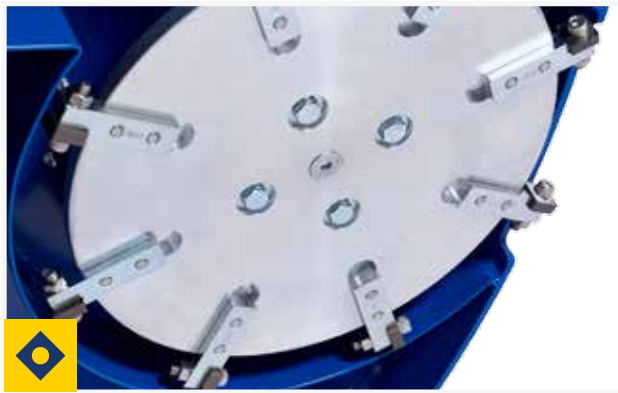

## THE ELECTRIC EDGER WITH THE POWER TO PERFORM

The clear choice for your arena's edging needs. Powerful, yet quiet with stable wander-free control and infinite adjustability on-demand for ease of operation.

Quickly raise and lower edger for transportation on and off the ice

Depth control is infinitely variable and not limited to factory presets

Eight-sided carbide cutters stand up to the demands of edging requirements

## BATTERY AND MOTOR

Three industry-leading, AGM deep-cycle 12 V batteries designed for the application. The 4.8 kW (6.5 hp) electric motor at 36 volts is more powerful than other edgers.

## OPERATION

Contoured snow chute directs snow toward center of ice, away from the boards and operator. Replaceable board guide is standard.