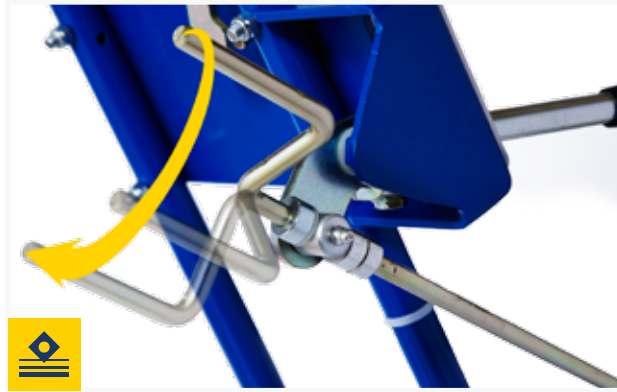

## THE ELECTRIC EDGER WITH THE POWER TO PERFORM

The clear choice for your arena's edging needs. Powerful, yet quiet with stable wander-free control and infinite adjustability on-demand for ease of operation.

Quickly raise and lower edger for transportation on and off the ice

Depth control is infinitely variable and not limited to factory presets

Eight-sided carbide cutters stand up to the demands of edging requirements

## BATTERY AND MOTOR

Three industry-leading, AGM deep-cycle 12 V batteries designed for the application. The 4.8 kW (6.5 hp) electric motor at 36 volts is more powerful than other edgers.

## OPERATION

Contoured snow chute directs snow toward center of ice, away from the boards and operator. Replaceable board guide is standard.